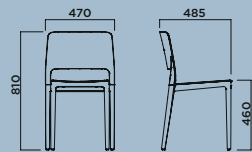

# SETTESUSETTE

DESIGN:  
BROGLIATOTRAVERSO

—  
STACKABLE CHAIR WITH SOLID  
BEECH WOOD FRAME (ALSO  
AVAILABLE IN OAK), AND  
POLYPROPYLENE SEAT AND  
BACKREST.