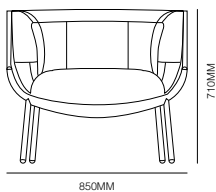

**form +
function**

Bombom

infiniti

Design by
Favaretto & Partners

Specifications

BOMBOM

Standard

4 Leg armchair
Cold-foamed polyurethane shell
Round metal frame
Chrome plating
Powdercoat frame
Polypropylene gliders