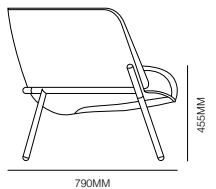

**form +
function**

Bombom

infiniti

Design by
Favaretto & Partners

Specifications

BOMBOM

Standard

4 Leg armchair
Cold-foamed polyurethane shell
Round metal frame
Chrome plating
Powdercoat frame
Polypropylene gliders