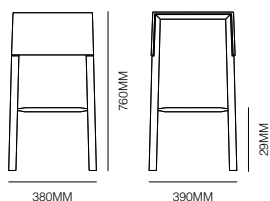

**form +
function**

Bridge

bross

Design by
Enzo Berti

Specifications

BRIDGE

Standard

Barstool
Beechwood timber frame
760mm seat height
Made in Italy

Finishes

Natural, stained or matt lacquered

Options

Seat fully upholstered

VICTORIA

Level 1, 16-20 Howard Street
North Melbourne 3051

ACT

83 Wollongong Street
Fyshwick 2609