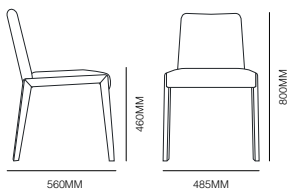

Specifications

BRIDGET 1630