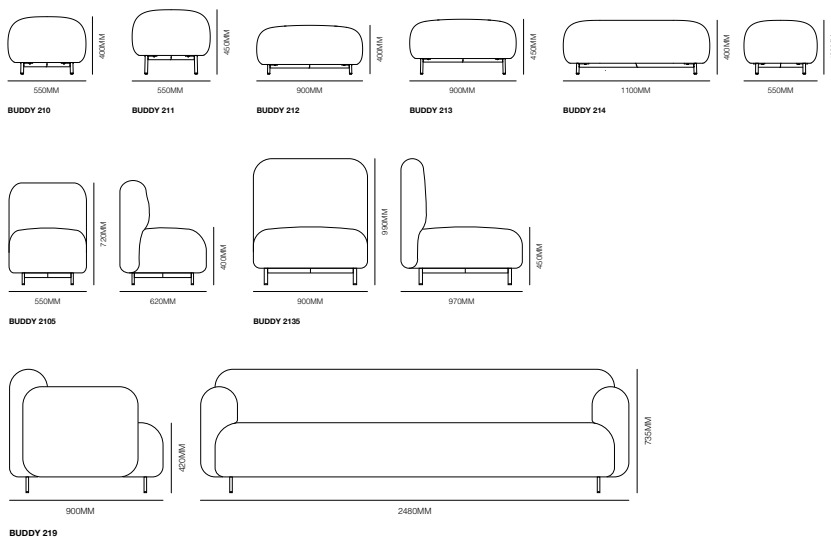

BUDDY 214

BUDDY 212S

BUDDY 215S/TT

Specifications

Features

Moulded fire retardant flexible polyurethane
Steel frame, tubular legs Ø20mm
Black polyethylene feet
23% recyclable material

Options

Epoxy-polyester powder coating or antique brass frame

Specifications

Features

Moulded fire retardant flexible polyurethane
Steel frame, tubular legs Ø20mm
Black polyethylene feet
23% recyclable material

Options

Epoxy-polyester powder coating or antique brass frame