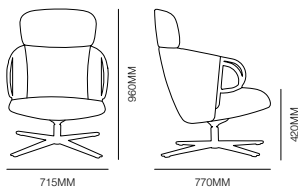

**form +
function**

Cucaracha

Gaber®

Design by
Favaretto & Partners

CUCARACHA HIGH BACK WITH TABLET ARM

Specifications

CUCARACHA HIGH BACK

Standard

Swivel in 4-blade black powdercoat aluminium base, tilt mechanism, upholstered seat & back.

Options

High or low back shell
Swivel and 360° rotating
compactop tablet

Finishes

Camira Blazer (Fairfield, St Andrews, Kingsmead, Surry, Newcastle, Glenalmond, Camphill, Cardiff, Newport, Wesley, Oriel, Handcross), Kvadrat Umami (111, 181, 191, 221, 231, 251, 441, 471, 551, 611, 621, 651, 661, 711, 721, 731, 761, 871), Kvadrat Remix 2 (113, 123, 143, 183, 233, 422, 612, 632, 653, 672, 682, 692, 722, 733, 743, 753, 923, 942, 973, 982), Kvadrat Steelcut 2 (110, 140, 155, 180, 190, 255, 365, 435, 445, 535, 550, 625, 635, 655, 685, 760, 780, 835, 950, 975)