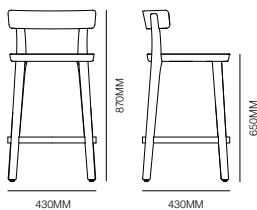

Folk

Specifications

FOLK 2926/2936

FOLK 2927/2937

Standard

Solid ash wood legs and bent plywood backrest
Natural cane seat (reinforced with a nylon black yarn) or ash plywood seat
Powdercoat aluminium frame and footrest