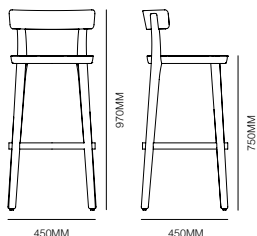

Folk

Specifications

FOLK 2926/2936

FOLK 2927/2937

Standard

Solid ash wood legs and bent plywood backrest
Natural cane seat (reinforced with a nylon black yarn) or ash plywood seat
Powdercoat aluminium frame and footrest