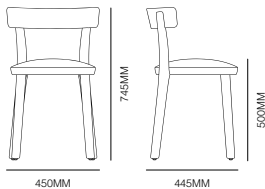

FOLK 2920/2930

FOLK 2940

Standard

Solid ash wood legs and bent plywood backrest
Natural cane seat (reinforced with a nylon black yarn) or ash plywood seat
Powdercoat aluminium frame

Options

Upholstered seat pad