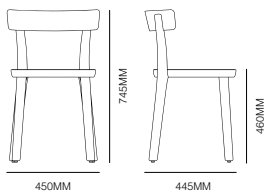

**form +
function**

Folk

PEDRALI[®]
THE ITALIAN ESSENCE

Design by
CMP Design

CATAS

form + function

Folk

Specifications