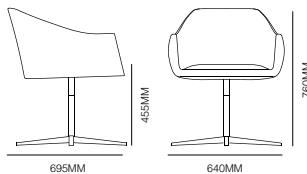

**form +
function**

Ginevra

bross

Design by
Cristian Malisan

form + function

Ginevra

GINEVRA TIMBER 4 LEG BASE

GINEVRA 4 STAR SWIVEL BASE

Specifications

GINEVRA 4 LEG

GINEVRA 4 LEG

Standard

455mm seat height
Fully upholstered
Fire retardant foam
Beechwood timber 4 leg base or
Chrome 4 star swivel base
Made in Italy

Finishes

Natural, stained or matt lacquered
Standard black or white lacquered