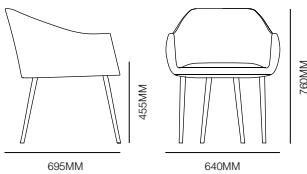

**form +
function**

Ginevra

bross

Design by
Cristian Malisan

form + function

Ginevra

GINEVRA TIMBER 4 LEG BASE

GINEVRA 4 STAR SWIVEL BASE

Specifications

GINEVRA 4 LEG

GINEVRA 4 LEG

Standard

455mm seat height
Fully upholstered
Fire retardant foam
Beechwood timber 4 leg base or
Chrome 4 star swivel base
Made in Italy

Finishes

Natural, stained or matt lacquered
Standard black or white lacquered