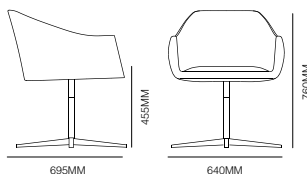

# Ginevra

GINEVRA TIMBER 4 LEG BASE

GINEVRA 4 STAR SWIVEL BASE

## Specifications

GINEVRA 4 LEG

GINEVRA 4 LEG

## Standard

455mm seat height  
Fully upholstered  
Fire retardant foam  
Beechwood timber 4 leg base or  
Chrome 4 star swivel base  
Made in Italy