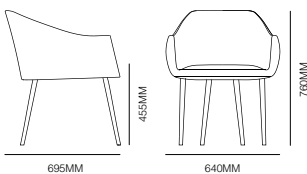

Specifications

GINEVRA 4 LEG