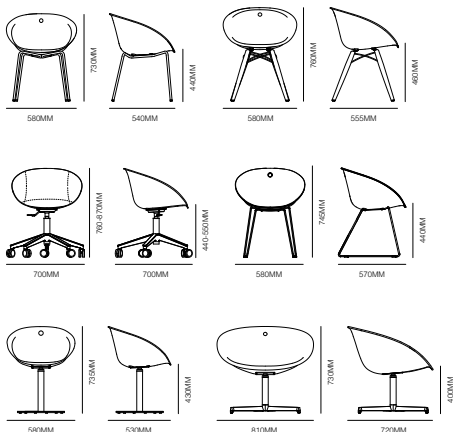

**form +
function**

Gliss

PEDRALI[®]
THE ITALIAN ESSENCE

Design by
Marco Pucci and Claudio Dondoli

form + function

Gliss

Specifications

Standard

Techno-polymer or Poly Carbonate shell
Available with chrome / powder coated, either sled or 4 leg base, timber 4 leg, chrome disc base in fixed or height adjustable
Made in Italy

Finishes

Various fabrics and finishes
Technopolymer shell in white or black.
Poly Carbonate shell in yellow, clear, red or smoke finish