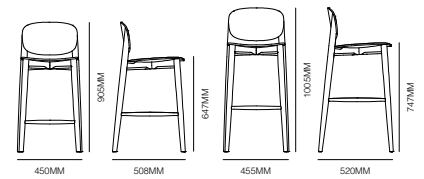

HARMO STOOL

Harmo

Harmo Relax

Harmo Kitchen Stool / Bar Stool

Upholstery

COM Upholstery Available

Frame Finishes

Solid Beech