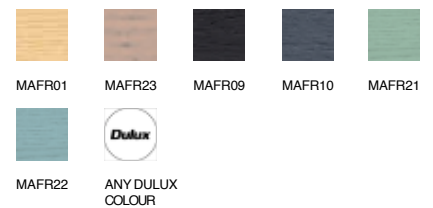

VICTORIA

Level 1, 16-20 Howard Street
North Melbourne 3051

ACT

83 Wollongong Street
Fyshwick 2609

form-function.com.au

formfunctionco

formfunctionaus