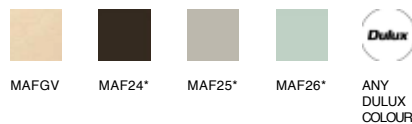

HARMO STOOL

Harmo

Harmo Relax

Harmo Kitchen Stool / Bar Stool

Upholstery

COM Upholstery Available

Frame Finishes

Solid Beech