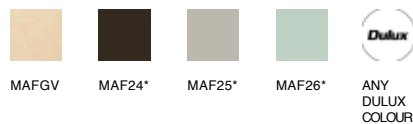

HARMO STOOL

Harmo

Harmo Relax

Harmo Kitchen Stool / Bar Stool

Upholstery

COM Upholstery Available

Frame Finishes

Solid Beech