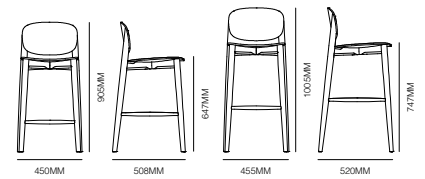

HARMO STOOL

Harmo

Harmo Relax

Harmo Kitchen Stool / Bar Stool

Upholstery

COM Upholstery Available

Frame Finishes

Solid Beech