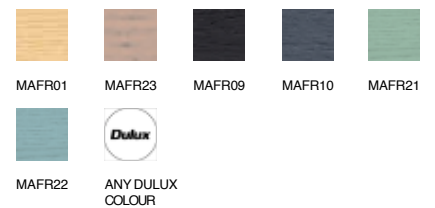

VICTORIA

392 Victoria Street
North Melbourne 3051

ACT

83 Wollongong Street
Fyshwick 2609

form-function.com.au

[formfunctionco](https://www.instagram.com/formfunctionco)

[formfunctionaus](https://www.facebook.com/formfunctionaus)