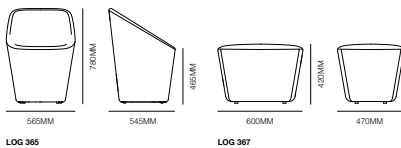

LOG 366

Specifications

Features

Armchair, lounge, 2 seat sofa & pouf
Polymer frame
Upholstered in flexible expanding polyurethane, fire retardant
Fabric or leather

Finishes

Upholstered in Pedrali house fabric, vinyl or leather upholstery