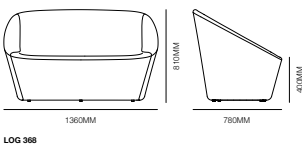

LOG 366

Specifications

Features

Armchair, lounge, 2 seat sofa & pouf
Polymer frame
Upholstered in flexible expanding polyurethane, fire retardant
Fabric or leather

Finishes

Upholstered in Pedrali house fabric, vinyl or leather upholstery