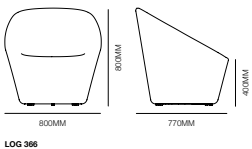

LOG 366

Specifications

Features

Armchair, lounge, 2 seat sofa & pouf
Polymer frame
Upholstered in flexible expanding polyurethane, fire retardant
Fabric or leather

Finishes

Upholstered in Pedrali house fabric, vinyl or leather upholstery