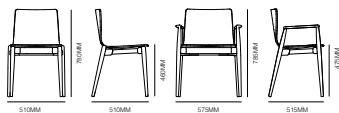

MALMO 396

MALMO STOOL 232

MALMO STOOL 232

MALMO STOOL 246

Specifications

MALMO 390 MALMO 396

MALMO 232 MALMO 236

MALMO 246

Features

Constructed from solid Ash timber
 Malmo 390 stackable 4 high
 Variations include chair with or without arms & relax armchair
 Stool with brushed stainless steel footrest

Options

Available fully upholstered in fabric or leather