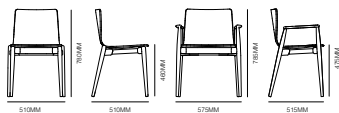

MALMO 396

MALMO STOOL 232

MALMO STOOL 232

MALMO STOOL 246

Specifications

MALMO 390 MALMO 392 MALMO 396

MALMO 232 MALMO 236

MALMO 246

Features

Constructed from solid Ash timber
 Malmo 390 stackable 4 high
 Variations include chair with or without arms & relax armchair
 Stool with brushed stainless steel footrest

Options

Available fully upholstered in fabric or leather