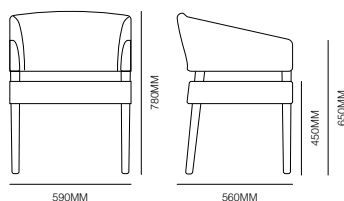

**form +
function**

Marcela

Design by
Rossetto

form + function

Marcela

Specifications

Standard

Ash wood legs, natural
or dark stained finish
Seat and back steel frame
Cold Cure moulded foam