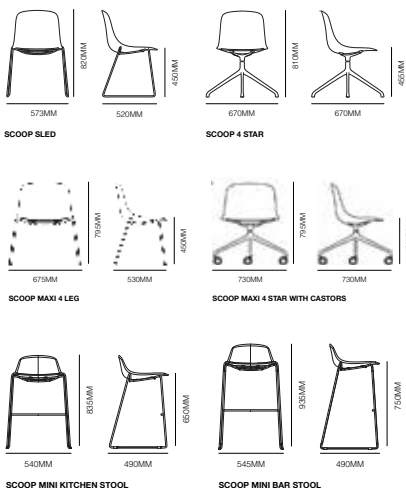

Specifications

VICTORIA

Level 1, 16-20 Howard Street
North Melbourne 3051

Standard

Polypropylene one piece shell
4 leg, 4 way, 5 way swivel (on castors, glides) or sled base
Chrome, black/white powdercoat finish
Scoop Sled: stackable, 7 high
Scoop Stools: stackable, 2 high

Options

Alternative powdercoat finish
Gas height adjustable (5 way only)
4 leg base available with arms

ACT

83 Wollongong Street
Fyshwick 2609