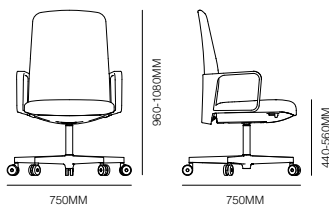

Specifications

TEMPS

Standard

Fireproof, cold moulded flexible polyurethane foam padding
Weight-activated synchro-tilt mechanism
Injection moulding
Polypropylene armrests
Gas height adjustable
5 star base on castors

Finishes

Frame

BI

NE

Fabric

Cat. C83-C101, G59-G78,
G170-G176, H60-H64

VICTORIA

392 Victoria Street
North Melbourne 3051

ACT

83 Wollongong Street
Fyshwick 2609

form-function.com.au

Instagram icon formfunctionco

Facebook icon formfunctionaus