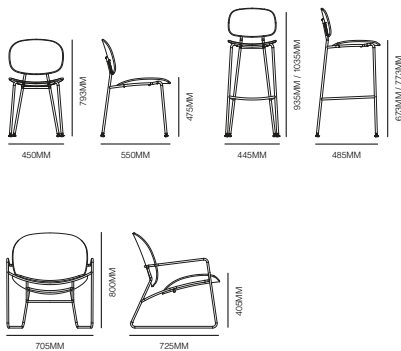

**form +  
function**

Tondina

**infiniti**

Design by  
**Favaretto&Partners**

CHAIR

STOOL

LOUNGE

## Standard

Seat & back in Oak Ply veneer or Polypropylene  
 4 leg, 4 leg with arms, stool or lounge (timber only)  
 Black or white powdercoat frame  
 Made in Italy  
 CATAS Certified  
 Pop outdoor/undercover suitable