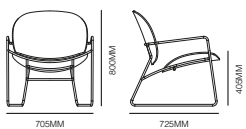

**form +
function**

Tondina

infiniti

Design by
Favaretto&Partners

CHAIR

STOOL

LOUNGE

Specifications

Standard

Seat & back in Oak Ply veneer or Polypropylene

4 leg, 4 leg with arms, stool or lounge (timber only)

Black or white powdercoat frame

Made in Italy

Options

Upholstered seat pad

Upholstered back pad (timber only)