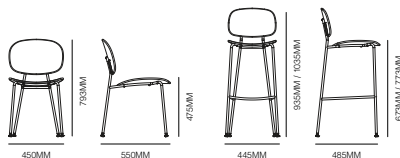

**form +
function**

Tondina

infiniti

Design by
Favaretto&Partners

CHAIR

STOOL

LOUNGE

Specifications

Standard

Seat & back in Oak Ply veneer or Polypropylene

4 leg, 4 leg with arms, stool or lounge (timber only)

Black or white powdercoat frame

Made in Italy

Options

Upholstered seat pad

Upholstered back pad (timber only)