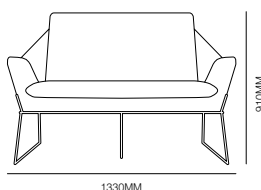

**form +
function**

Bon

form + function

Bon

Specifications

BON ARMCHAIR

BON 2 SEAT

Standard

COM Leather or fabric upholstery
Powdercoat steel frame
Available as a single or two seater

Options

Alternative powdercoat colours
& fabrics available

VICTORIA

Level 1, 16-20 Howard Street
North Melbourne 3051