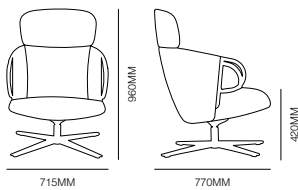

**form +
function**

Cucaracha

Gaber®

Design by
Favaretto & Partners

form + function

Cucaracha

CUCARACHA HIGH BACK WITH TABLET ARM

Specifications

CUCARACHA HIGH BACK

Standard

Swivel in 4-blade black powdercoat aluminium base, tilt mechanism, upholstered seat & back.

Options

High or low back shell
Swivel and 360° rotating
compactop tablet

Finishes

Camira Blazer (Fairfield, St Andrews, Kingsmead, Surry, Newcastle, Glenalmond, Camphill, Cardiff, Newport, Wesley, Oriel, Handcross), Kvadrat Umami (111, 181, 191, 221, 231, 251, 441, 471, 551, 611, 621, 651, 661, 711, 721, 731, 761, 871), Kvadrat Remix 2 (113, 123, 143, 183, 233, 422, 612, 632, 653, 672, 682, 692, 722, 733, 743, 753, 923, 942, 973, 982), Kvadrat Steelcut 2 (110, 140, 155, 180, 190, 255, 365, 435, 445, 535, 550, 625, 635, 655, 685, 760, 780, 835, 950, 975)