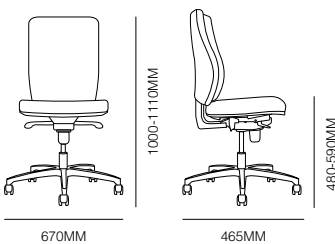

**form +
function**

Eflex

WITHOUT ARMS

ADJUSTABLE ARMS & POLISHED BASE

UPHOLSTERED OUTER BACK & POLISHED BASE

Specifications

Standard

2 or 3 Lever mechanism
Fixed back
Black 5 star base
AFRDI Level 6 Certification