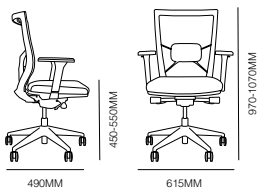

**form +
function**

Flexpoint

form + function

Flexpoint

Specifications

Standard

- 2 Lever Mechanism
- Fixed Mesh Back
- 5 Star Powder Coat Base
- Adjustable Lumbar Support
- Lockable Synchronised Mechanism
- Seat slide