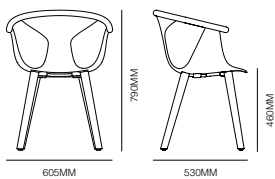

**form +
function**

Fox

PEDRALI[®]
THE ITALIAN ESSENCE

Design by
Patrick Norguet

CATAS

form + function

Fox

FOX 3727

FOX 3726

FOX 3725

Specifications

FOX 3725

FOX 3726

Features

- Polypropylene or upholstered seat
- UV resistant
- Injection moulding
- Upper backrest in bentwood ash
- Powdercoat steel or ash legs
- Steel leg stackable 3 high