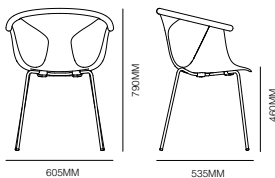

FOX 3726

FOX 3725

Specifications

FOX 3725

FOX 3726

Features

- Polypropylene or upholstered seat
- UV resistant
- Injection moulding
- Upper backrest in bentwood ash
- Powdercoat steel or ash legs
- Steel leg stackable 3 high