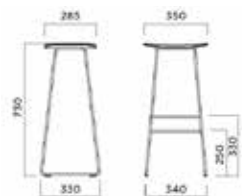

KLEJN KITCHEN

KLEJN BAR

Standard

Kitchen or bar height stool
Polypropylene or Solid Ash seat
Black or white powdercoat frame

Finishes

Polypropylene Seat

WHITE BLACK ANTH P/BLUE CIPRIA*

CURRY* MARSALA*