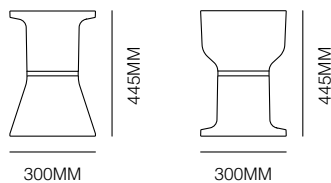

Specifications

KO

PA

HE

Standard

Polypropylene stool
Indoor and outdoor use
UV resistant
3.5kg
120kg weight rating

Options

PA and HE available as indent only