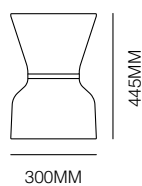

Specifications

KO

PA

HE

Standard

Polypropylene stool
Indoor and outdoor use
UV resistant
3.5kg
120kg weight rating

Options

PA and HE available as indent only