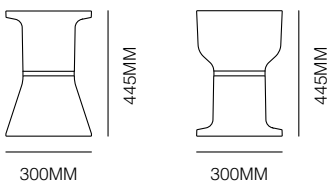

PA

HE

Standard

Polypropylene stool
Indoor and outdoor use
UV resistant
3.5kg
120kg weight rating

Options

PA and HE available as indent only

Finishes

Structure