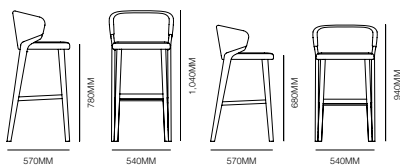

**form +
function**

Nora

bross

Design by
Michael Schmidt

NORA CHAIR, STAINED

NORA LOUNGE, NATURAL

NORA STOOL, NATURAL

Specifications