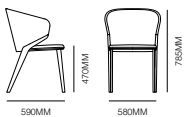

**form +
function**

Nora

bross

Design by
Michael Schmidt

NORA CHAIR, STAINED

NORA LOUNGE, NATURAL

NORA STOOL, NATURAL

Specifications