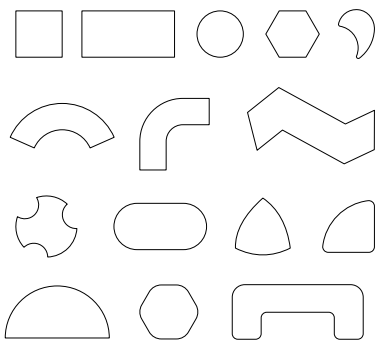

**form +
function**

Otto

Configuration Examples

Bespoke

Manufactured to any design. Available in circles, squares, rectangle, curves or any other shape, fully customizable. Available with a range of feet or glides and upholstered in many finish options.