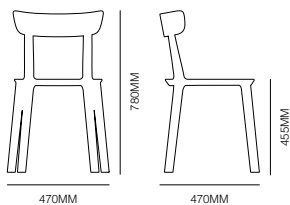

**form +
function**

Rea

Design by
Simone Viola

form + function

Rea

REA CHAIR WITH UPHOLSTERED SEAT PAD

REA CHAIR

REA STOOL WITH UPHOLSTERED SEAT PAD

Specifications

REA CHAIR

REA LOW STOOL

REA HIGH STOOL

Standard

4 leg chair & stool
Polypropylene air injected
UV resistant
Non upholstered suitable for outdoor use, upholstered seat option for indoor use only
Stool stackable 6 high