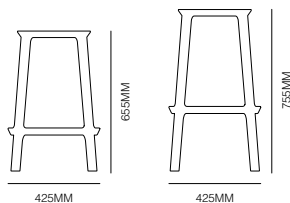

**form +
function**

Rea

Design by
Simone Viola

form + function

Rea

REA CHAIR WITH UPHOLSTERED SEAT PAD

REA CHAIR

REA STOOL WITH UPHOLSTERED SEAT PAD

Specifications

REA CHAIR

REA LOW STOOL

REA HIGH STOOL

Standard

4 leg chair & stool
Polypropylene air injected
UV resistant
Non upholstered suitable for outdoor use, upholstered seat option for indoor use only
Stool stackable 6 high