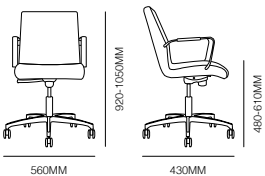

**form +
function**

Reaction

form + function

Reaction

REACTION HIGH BACK

REACTION HIGH BACK

REACTION MEDIUM BACK

Specifications

REACTION HIGH-BACK

REACTION MEDIUM-BACK

Standard

Medium/High back fully upholstered in house leather, fabric or vinyl
Gas height adjustable
Lockable synchronised tilting mechanism
Fixed arms in standard matte black powdercoat
Black powdercoated base on castors