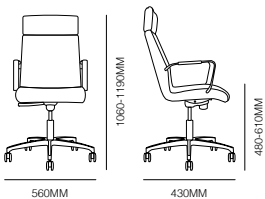

**form +
function**

Reaction

form + function

Reaction

REACTION HIGH BACK

REACTION HIGH BACK

REACTION MEDIUM BACK

Specifications

REACTION HIGH-BACK

REACTION MEDIUM-BACK

Standard

Medium/High back fully upholstered in house leather, fabric or vinyl
Gas height adjustable
Lockable synchronised tilting mechanism
Fixed arms in standard matte black powdercoat
Black powdercoated base on castors