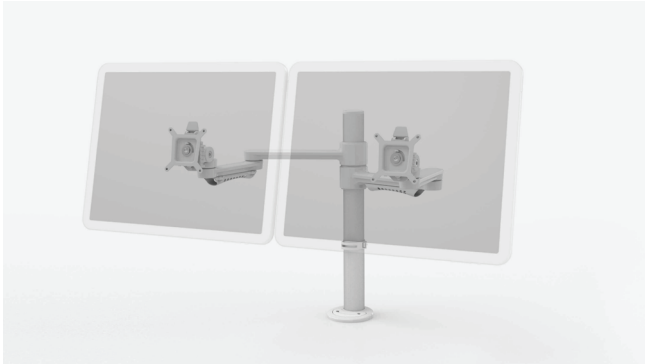

baseline

C.ME

7
YEAR
WARRANTY

Specifications

Post Height: 430mm

Standard

Single or double monitor arm
Height adjustment 330mm
Holds up to 8kgs per arm
Quick release mechanism
Clamp on

Finishes

BLACK

WHITE

Options

Laptop tray attachment available
Triple or quad arms attachments
Extended post height: 740mm

VICTORIA

392 Victoria Street
North Melbourne 3051

ACT

83 Wollongong Street
Fyshwick 2609