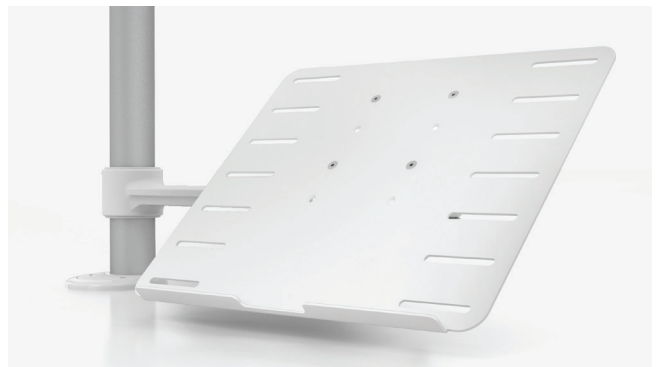

baseline

C.ME

7
YEAR
WARRANTY

Specifications

Post Height: 430mm

Standard

Single or double monitor arm
Height adjustment 330mm
Holds up to 8kgs per arm
Quick release mechanism
Clamp on

Finishes

BLACK

WHITE

Options

Laptop tray attachment available
Triple or quad arms attachments
Extended post height: 740mm

VICTORIA

392 Victoria Street
North Melbourne 3051

ACT

83 Wollongong Street
Fyshwick 2609