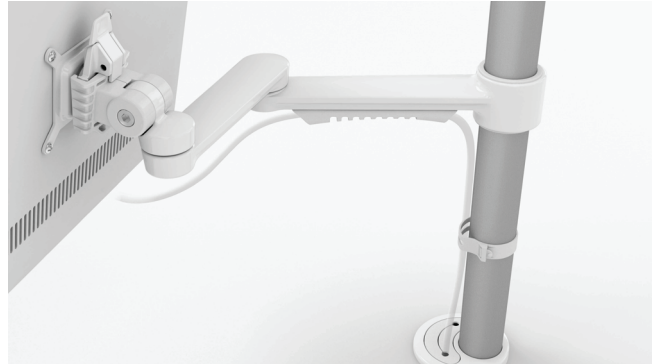

baseline

C.ME

7
YEAR
WARRANTY

Specifications

Post Height: 430mm

Standard

Single or double monitor arm
Height adjustment 330mm
Holds up to 8kgs per arm
Quick release mechanism
Clamp on

Finishes

BLACK

WHITE

Options

Laptop tray attachment available
Triple or quad arms attachments
Extended post height: 740mm

VICTORIA

392 Victoria Street
North Melbourne 3051

ACT

83 Wollongong Street
Fyshwick 2609