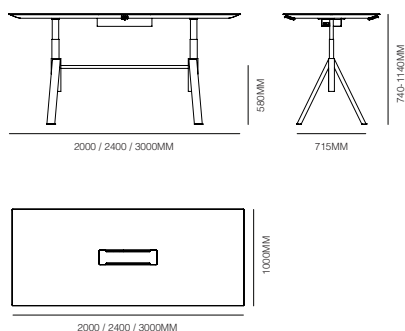

## Standard

Adjustable height  
 Double manual operation or  
 Bluetooth control placed under the  
 table top  
 Solid laminate top  
 Made in Italy