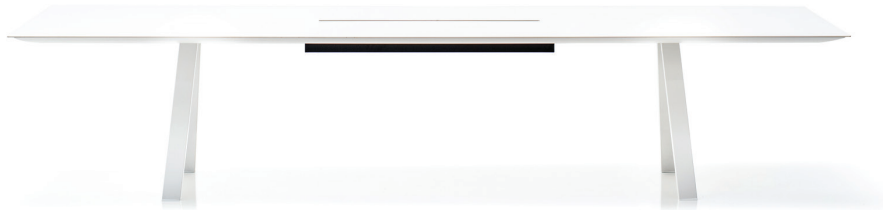

**form +
function**

Arki

PEDRALI[®]
THE ITALIAN ESSENCE

Design by
Pedrali R&D

Specifications

990Ø X 740H mm
1090Ø X 740H mm
1190Ø X 740H mm
1290Ø X 740H mm
1390Ø X 740H mm
1590Ø X 740H mm
2000W X 1000D X 740H mm
2400W X 1000D X 740H mm
2400W X 1200D X 740H mm
3000W X 1000D X 740H mm
3000W X 1200D X 740H mm
3600W X 1200D X 740H mm
2000W X 800D X 1070H mm

VICTORIA

392 Victoria Street
North Melbourne 3051

Standard

12mm Fenix compact laminate
Veneered solid oak legs or epoxy-
polyester powdercoated, 80x40mm
Polyethylene feet
Fixed height
Made in Italy

ACT

83 Wollongong Street
Fyshwick 2609