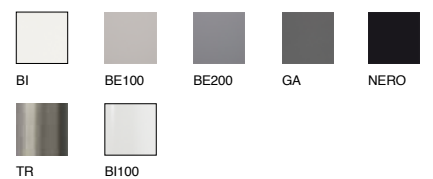

Adjustable height
 Double manual operation or
 Bluetooth control placed under the
 table top
 Solid laminate top
 Made in Italy

Finishes

Top

Frame

VICTORIA

Level 1, 16-20 Howard Street
 North Melbourne 3051