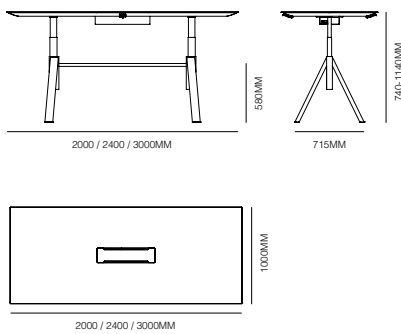

Specifications

Standard

Adjustable height
Double manual operation or
Bluetooth control placed under the
table top
Solid laminate top
Made in Italy