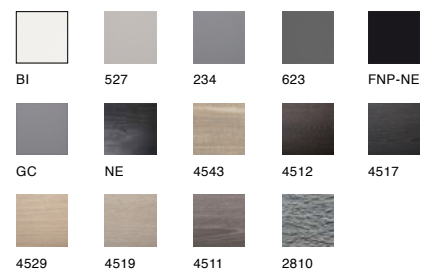

Adjustable height
 Double manual operation or
 Bluetooth control placed under the
 table top
 Solid laminate top
 Made in Italy

Finishes

Top

Frame

VICTORIA

Level 1, 16-20 Howard Street
 North Melbourne 3051