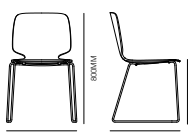

BABILA 2700

BABILA 2751

BABILA 2730

BABILA 2720

BABILA 2731

Specifications

BABILA 2700

BABILA 2710

BABILA 2720

Features

- 485mm seat height
- Ash timber or techno-polymer shell
- Timber or steel tube legs in powdercoat, chrome or antique brass finish
- 4 leg or sled base
- Steel tube legs stackable
- 8 high (4 leg) 15 high (sled)
- Made in Italy