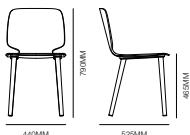

BABILA 2700

BABILA 2751

BABILA 2730

BABILA 2720

BABILA 2731

Specifications

BABILA 2700

BABILA 2710

BABILA 2720

Features

- 485mm seat height
- Ash timber or techno-polymer shell
- Timber or steel tube legs in powdercoat, chrome or antique brass finish
- 4 leg or sled base
- Steel tube legs stackable
- 8 high (4 leg) 15 high (sled)
- Made in Italy