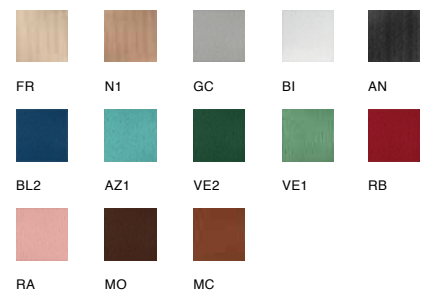

BABILA 2703/A

Specifications

Features

Constructed from solid ash wood

Options

Upholstered seat pad
Footrest finished in either
brushed or powdercoat

Frame Finishes

Seat Finishes