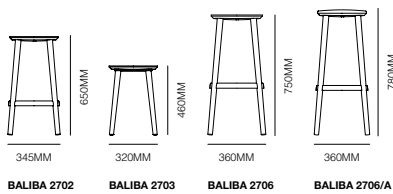

**form +
function**

Babila Stool

PEDRALI[®]
THE ITALIAN ESSENCE

Design by
Odo Fioravanti

CATAS

BABILA 2702

BABILA 2706/A

BABILA 2703

BABILA 2703/A

Specifications

Features

Constructed from solid ash wood

Options

Upholstered seat pad
Footrest finished in either
brushed or powdercoat

Frame Finishes

Seat Finishes