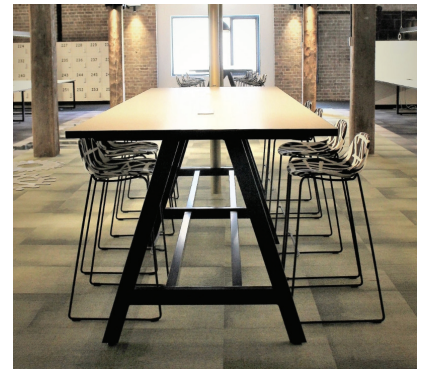

# Bold

BOLD FREESTANDING BREAKOUT TABLE

BOLD WALL MOUNTED BENCH

BOLD FREESTANDING BAR TABLE

## Specifications

Heights can vary according to the requirement with standard sizes at 720mm and 1050mm high

## Standard

Unique trestle design  
Fully customisable and versatile  
Suitable for breakout or meeting table  
Available freestanding or wall mounted  
Powdercoat frame