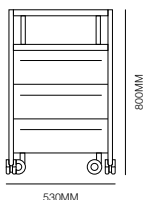

BOXIE BXL-2C

BOXIE BXM-3C

BOXIE BXH-3C

Standard

Polypropylene storage system
with drawers alternated with tops
Powdercoat steel frame
Drawers with integrated handle
Swivelling and lockable wheels

Finishes

Structure