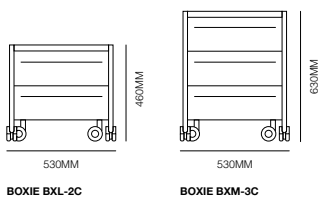

BOXIE BXL-2C

BOXIE BXM-3C

BOXIE BXH-3C

Standard

Polypropylene storage system
with drawers alternated with tops
Powdercoat steel frame
Drawers with integrated handle
Swivelling and lockable wheels

Finishes

Structure