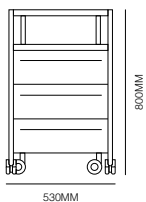

BOXIE BXL-2C

BOXIE BXM-3C

BOXIE BXH-3C

Standard

Polypropylene storage system
with drawers alternated with tops
Powdercoat steel frame
Drawers with integrated handle
Swivelling and lockable wheels

Finishes

Structure