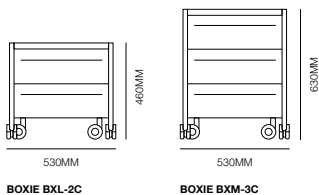

BOXIE BXL-2C

BOXIE BXM-3C

BOXIE BXH-3C

Standard

Polypropylene storage system
with drawers alternated with tops
Powdercoat steel frame
Drawers with integrated handle
Swivelling and lockable wheels

Finishes

Structure