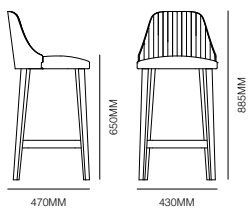

BREAK 4 LEG CHAIR WITH CHROME LEGS

Specifications

BREAK 1644

BREAK 1643

Standard

4 leg or 4 way swivel
Chair or Armchair
Beechwood seat & outer back
Fully upholstered, quilted
upholstery to inner

Finishes

Natural, stained or matt
lacquered outer back
Chromed metal satin base

Options

5 way swivel base on
castors or glides

VICTORIA

Level 1, 16-20 Howard Street
North Melbourne 3051

ACT

83 Wollongong Street
Fyshwick 2609

form-function.com.au

Instagram icon formfunctionco

Facebook icon formfunctionaus

form + function

Break

Specifications

BREAK 1540

BREAK 1541

Standard

650mm/750mm seat height
Beechwood timber legs
Metal foot-rest in satin chrome finish
Fully upholstered, quilted
upholstery to inner