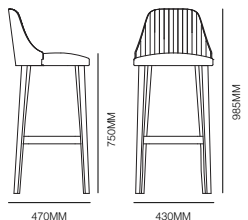

Facebook icon formfunctionaus

form + function

Break

Specifications

BREAK 1540

BREAK 1541

Standard

650mm/750mm seat height
Beechwood timber legs
Metal foot-rest in satin chrome finish
Fully upholstered, quilted
upholstery to inner