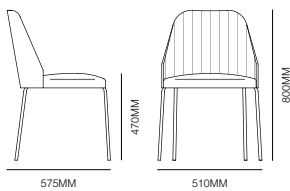

**form +
function**

Break

bross

Design by
Enzo Berti

form + function

Break

BREAK ARMCHAIR WITH 4 WAY SWIVEL

BREAK 4 LEG CHAIR WITH TIMBER LEGS

BREAK 4 LEG CHAIR WITH CHROME LEGS

Specifications

BREAK 1644

BREAK 1643

Standard

4 leg or 4 way swivel
Chair or Armchair
Beechwood seat & outer back
Fully upholstered, quilted
upholstery to inner

Finishes

Natural, stained or matt
lacquered outer back
Chromed metal satin base

Facebook icon formfunctionaus

form + function

Break

Specifications

BREAK 1540

BREAK 1541

Standard

650mm/750mm seat height
Beechwood timber legs
Metal foot-rest in satin chrome finish
Fully upholstered, quilted
upholstery to inner