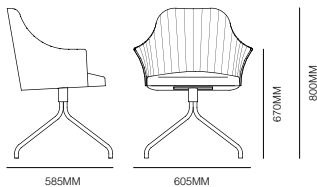

**form +
function**

Break

bross

Design by
Enzo Berti

form + function

Break

BREAK ARMCHAIR WITH 4 WAY SWIVEL

BREAK 4 LEG CHAIR WITH TIMBER LEGS

BREAK 4 LEG CHAIR WITH CHROME LEGS

Specifications

BREAK 1644

BREAK 1643

Standard

4 leg or 4 way swivel
Chair or Armchair
Beechwood seat & outer back
Fully upholstered, quilted
upholstery to inner

Finishes

Natural, stained or matt
lacquered outer back
Chromed metal satin base

Facebook icon formfunctionaus

form + function

Break

Specifications

BREAK 1540

BREAK 1541

Standard

650mm/750mm seat height
Beechwood timber legs
Metal foot-rest in satin chrome finish
Fully upholstered, quilted
upholstery to inner