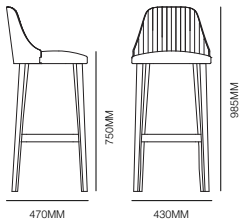

BREAK 4 LEG CHAIR WITH CHROME LEGS

Specifications

BREAK 1644

BREAK 1643

Standard

4 leg or 4 way swivel
Chair or Armchair
Beechwood seat & outer back
Fully upholstered, quilted
upholstery to inner

Finishes

Natural, stained or matt
lacquered outer back
Chromed metal satin base

Facebook icon formfunctionaus

form + function

Break

Specifications

BREAK 1540

BREAK 1541

Standard

650mm/750mm seat height
Beechwood timber legs
Metal foot-rest in satin chrome finish
Fully upholstered, quilted
upholstery to inner