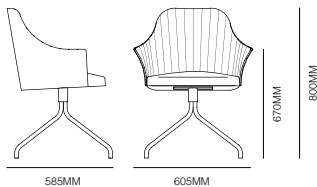

**form +
function**

Break

bross

Design by
Enzo Berti

form + function

Break

BREAK ARMCHAIR WITH 4 WAY SWIVEL

BREAK 4 LEG CHAIR WITH TIMBER LEGS

BREAK 4 LEG CHAIR WITH CHROME LEGS

Specifications

BREAK 1644

BREAK 1643

Standard

4 leg or 4 way swivel
Chair or Armchair
Beechwood seat & outer back
Fully upholstered, quilted
upholstery to inner

Finishes

Natural, stained or matt
lacquered outer back
Chromed metal satin base

Facebook icon formfunctionaus

form + function

Break

Specifications

BREAK 1540

BREAK 1541

Standard

650mm/750mm seat height
Beechwood timber legs
Metal foot-rest in satin chrome finish
Fully upholstered, quilted
upholstery to inner