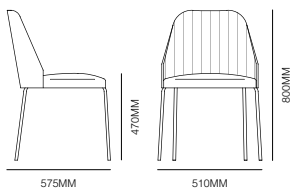

**form +
function**

Break

bross

Design by
Enzo Berti

form + function

Break

BREAK ARMCHAIR WITH 4 WAY SWIVEL

BREAK 4 LEG CHAIR WITH TIMBER LEGS

BREAK 4 LEG CHAIR WITH CHROME LEGS

Specifications

BREAK 1644

BREAK 1643

Standard

4 leg or 4 way swivel
Chair or Armchair
Beechwood seat & outer back
Fully upholstered, quilted
upholstery to inner

Finishes

Natural, stained or matt
lacquered outer back
Chromed metal satin base

Facebook icon formfunctionaus

form + function

Break

Specifications

BREAK 1540

BREAK 1541

Standard

650mm/750mm seat height
Beechwood timber legs
Metal foot-rest in satin chrome finish
Fully upholstered, quilted
upholstery to inner