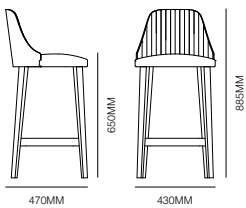

BREAK 4 LEG CHAIR WITH CHROME LEGS

Specifications

BREAK 1644

BREAK 1643

Standard

4 leg or 4 way swivel
Chair or Armchair
Beechwood seat & outer back
Fully upholstered, quilted
upholstery to inner

Finishes

Natural, stained or matt
lacquered outer back
Chromed metal satin base

Options

5 way swivel base on
castors or glides

VICTORIA

392 Victoria Street
North Melbourne 3051

ACT

83 Wollongong Street
Fyshwick 2609

form-function.com.au

Instagram icon formfunctionco

Facebook icon formfunctionaus

form + function

Break

Specifications

BREAK 1540

BREAK 1541

Standard

650mm/750mm seat height
Beechwood timber legs
Metal foot-rest in satin chrome finish
Fully upholstered, quilted
upholstery to inner