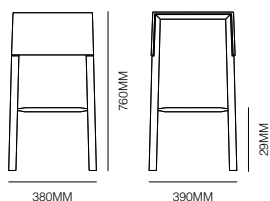

**form +
function**

Bridge

bross

Design by
Enzo Berti

form + function

Bridge

Specifications

BRIDGE

Standard

Barstool
Beechwood timber frame
760mm seat height
Made in Italy

Finishes

Natural, stained or matt lacquered

Options

Seat fully upholstered

VICTORIA

392 Victoria Street
North Melbourne 3051