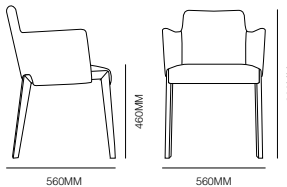

**form +
function**

Bridget

bross

Design by
Marco Piva

form + function

Bridget

Specifications

BRIDGET 1630

BRIDGET 1631

Standard

Armchair
460mm seat height
Fully upholstered
4 leg base
Beechwood or Oakwood timber legs
Made in Italy

Finishes

Natural stained or matt lacquered
COM Upholstery

Options

Available as chair (without arms)