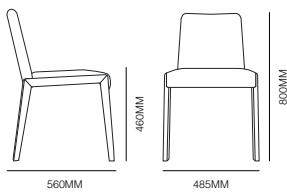

**form +
function**

Bridget

bross

Design by
Marco Piva

form + function

Bridget

Specifications

BRIDGET 1630

BRIDGET 1631

Standard

Armchair
460mm seat height
Fully upholstered
4 leg base
Beechwood or Oakwood timber legs
Made in Italy

Finishes

Natural stained or matt lacquered
COM Upholstery

Options

Available as chair (without arms)