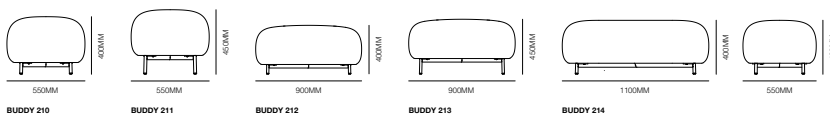

## Features

Moulded fire retardant flexible polyurethane  
Steel frame, tubular legs Ø20mm  
Black polyethylene feet  
23% recyclable material