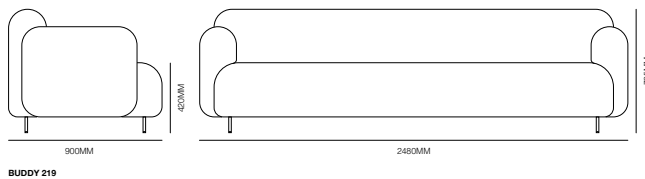

## Features

Moulded fire retardant flexible polyurethane  
Steel frame, tubular legs Ø20mm  
Black polyethylene feet  
23% recyclable material