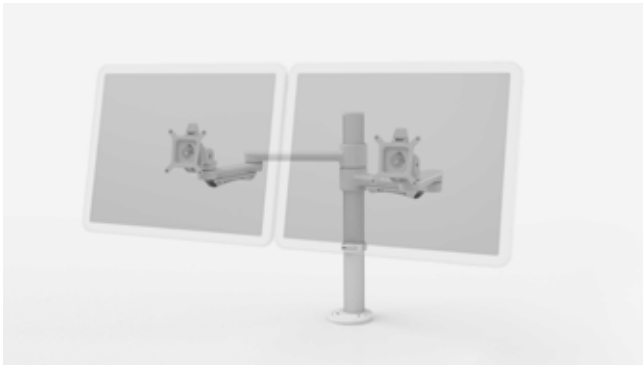

**form +
function**

C.ME

Specifications

Post Height: 430mm

Standard

Single or double monitor arm
Height adjustment 330mm
Holds up to 8kgs per arm
Quick release mechanism
Clamp on

Finishes

BLACK

WHITE

Options

Laptop tray attachment available
Triple or quad arms attachments
Extended post height: 740mm

VICTORIA

Level 1, 16-20 Howard Street
North Melbourne 3051

ACT

83 Wollongong Street
Fyshwick 2609

form-function.com.au