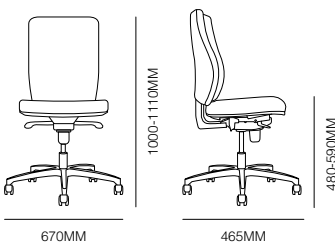

**form +
function**

Eflex

WITHOUT ARMS

ADJUSTABLE ARMS & POLISHED BASE

UPHOLSTERED OUTER BACK & POLISHED BASE

Specifications

Standard

2 or 3 Lever mechanism
Fixed back
Black 5 star base
AFRDI Level 6 Certification

Finishes

COM upholstery available

Options

Sliding seat
Lockable Synchronised
Seat and back tilt
Adjustable arms
Upholstered outer back
Polished base

VICTORIA

Level 1, 16-20 Howard Street
North Melbourne 3051