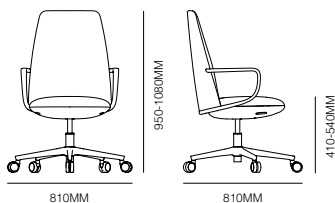

Specifications

ELINOR

Standard

Integrated weight-activated
synchro-tilt mechanism
Gas height adjustable
Die casted aluminium armrest
Upholstered seat
5 star swivel base on castors
Chrome adjustment levers
Padding in cold moulded flexible
polyurethane foam, fireproof

Armrest & Frame Finish

POLISHED ALUMINIUM SATINISED NICKEL

Fabric

Category G, Fire retardant fabric:
G59-G78, G170-G176
Category H, Fire retardant leather:
H20-H35, H60-H64
Category P, Mid grain leather

VICTORIA

Level 1, 16-20 Howard Street
North Melbourne 3051

ACT

83 Wollongong Street
Fyshwick 2609

form-function.com.au

Instagram icon formfunctionco

Facebook icon formfunctionaus