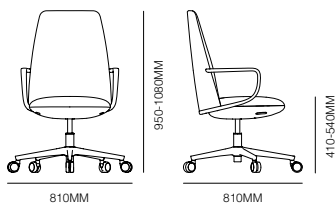

Specifications

ELINOR

Standard

Integrated weight-activated
synchro-tilt mechanism
Gas height adjustable
Die casted aluminium armrest
Upholstered seat
5 star swivel base on castors
Chrome adjustment levers
Padding in cold moulded flexible
polyurethane foam, fireproof

Armrest & Frame Finish

POLISHED ALUMINIUM SATINISED NICKEL

Fabric

Category G, Fire retardant fabric:
G59-G78, G170-G176
Category H, Fire retardant leather:
H20-H35, H60-H64
Category P, Mid grain leather

VICTORIA

392 Victoria Street
North Melbourne 3051

ACT

83 Wollongong Street
Fyshwick 2609

form-function.com.au

Instagram icon formfunctionco

Facebook icon formfunctionaus